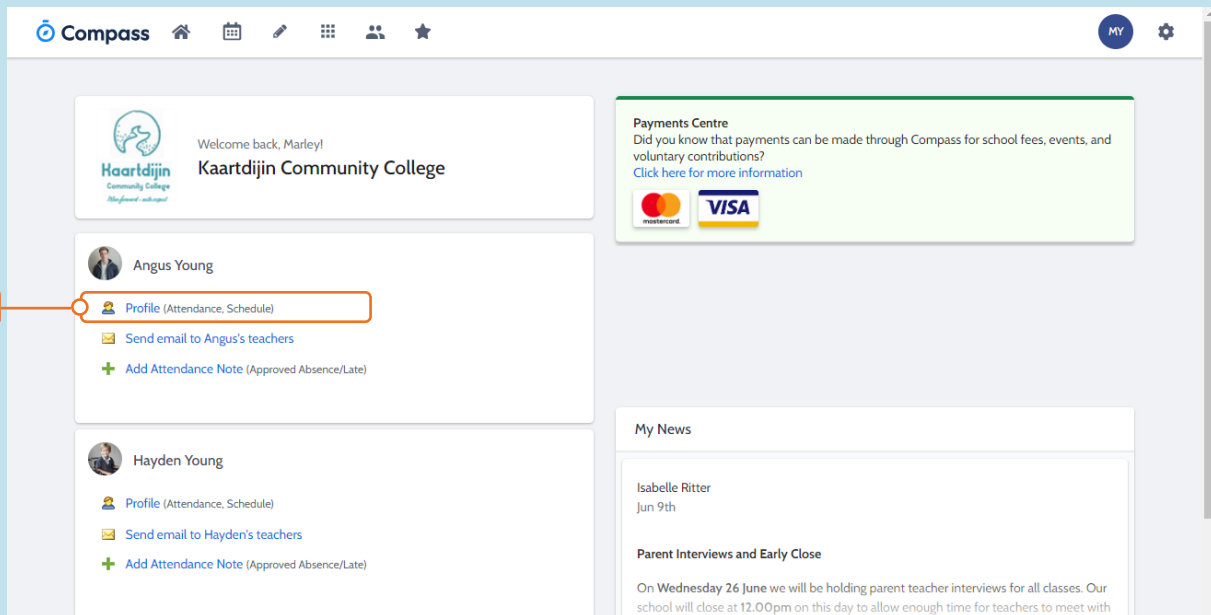

View your child's Behaviour/wellbeing records

DESKTOP COMPUTER

Open your Compass School Manager app and login using your username and password.

From your home page:

1. Select your child's **Profile**.

2. View **Student Chronicle** from **Profile Dashboard** tab.