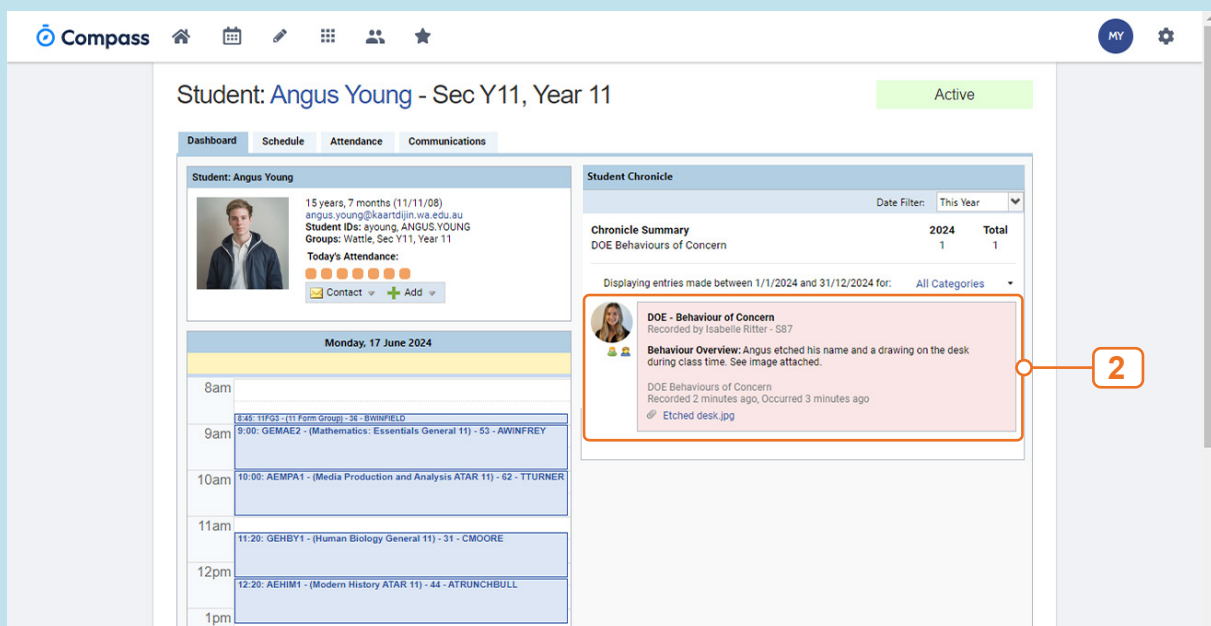

View your child's Behaviour/wellbeing records

DESKTOP COMPUTER

Open your Compass School Manager app and login using your username and password.

From your home page:

1. Select your child's **Profile**.

2. View **Student Chronicle** from **Profile Dashboard** tab.